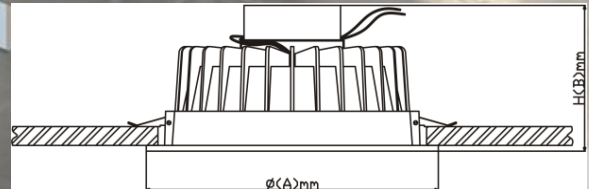

SMD LED Downlights

Charming

Our SMD LED downlight has a colour temperature of 6000K(Cool White) and 2800K (Warm White) and shines just as bright as a halogen bulb but uses ten times less the power!

It is available in various sizes and wattages, see details below. It is ideal for general purpose room lighting and other applications for shops, bars, offices, and show rooms. It is constructed in high quality aluminium with good build quality, offering extended reliability for long life.

LED series

www.charming-lite.com

Model No	Size $\varnothing(A)$ mm	Height B mm	Wattage	Cut hole mm	Input Voltage	Color Temperature	Beam Angle
LED-2157	130	100	10W	115mm	110-240V	2800K / 6000K	120 °C
LED-2158	160	105	12W	145mm	110-240V	2800K / 6000K	120 °C
LED-2159	180	110	15W	160mm	110-240V	2800K / 6000K	120 °C
LED-2160	190	110	18W	170mm	110-240V	2800K / 6000K	120 °C
LED-2161	230	125	20W	200mm	110-240V	2800K / 6000K	120 °C