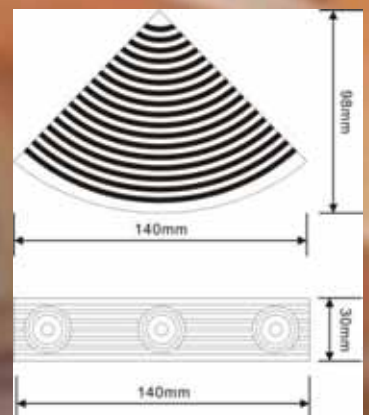

Low Energy LED Wall Light

LED Wall light with built-in LED module – High power 1W X 4 pcs @90 lumens per watt. It offers lights from all angles to create superior performance. Housing made of high quality Aluminium die cast , driver included.

Fixture Dimensions: 140 x 98 x 30 mm

Fixture available in Black and raw Aluminium color and LED available in Red, Blue, Green, Yellow... etc

Charming

Charming-Lite Manufacturing Co Ltd
Unit 12-13 2/F International Trade Centre
11-19 Sha Tsui Road Tsuen Wan Hong Kong
Tel: 852 26119658 Fax: 852 24149003
Email : info@charming-lite.com