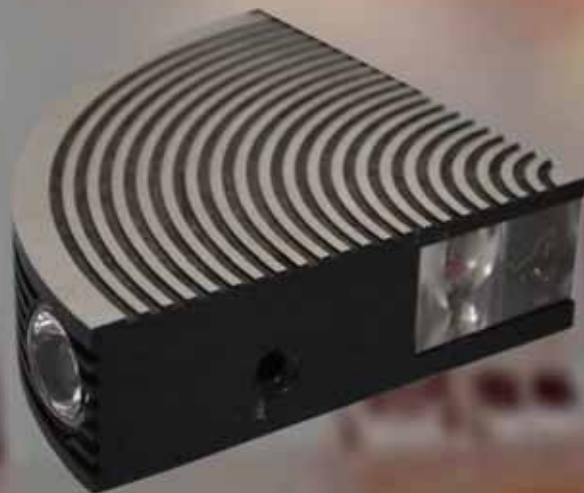

Low Energy LED Wall Light

LED Wall light with built-in LED module – High power 1W X 4 pcs @90 lumens per watt. It offers lights from all angles to create superior performance. Housing made of high quality Aluminium die cast , driver included.

Fixture Dimensions: 140 x 98 x 30 mm

Fixture available in Black and raw Aluminium color and LED available in Red, Blue, Green, Yellow... etc

Charming

Charming-Lite Manufacturing Co Ltd
Unit 12-13 2/F International Trade Centre
11-19 Sha Tsui Road Tsuen Wan Hong Kong
Tel: 852 26119658 Fax: 852 24149003
Email : info@charming-lite.com