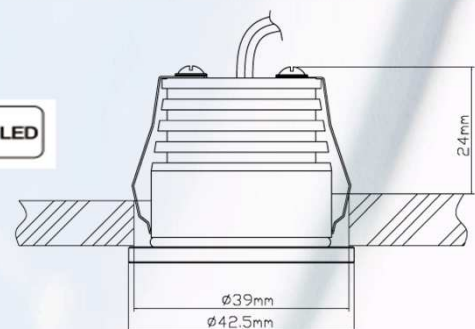

LED Walkover spots

Ring Colour Available: Red, Green, Blue, Amber, Yellow, Transparent

Model: LED-3126

Mini Plastic Ground/Stair Lamp (Full plastic)

LED 1W High Power

Beam Angle: 140

Luminous: 90 LUX

Colour Temperature: 4000K, 6400K