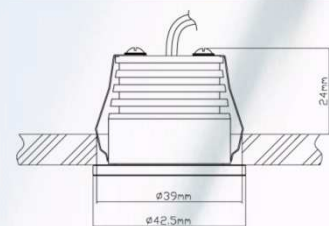

4000/6400K